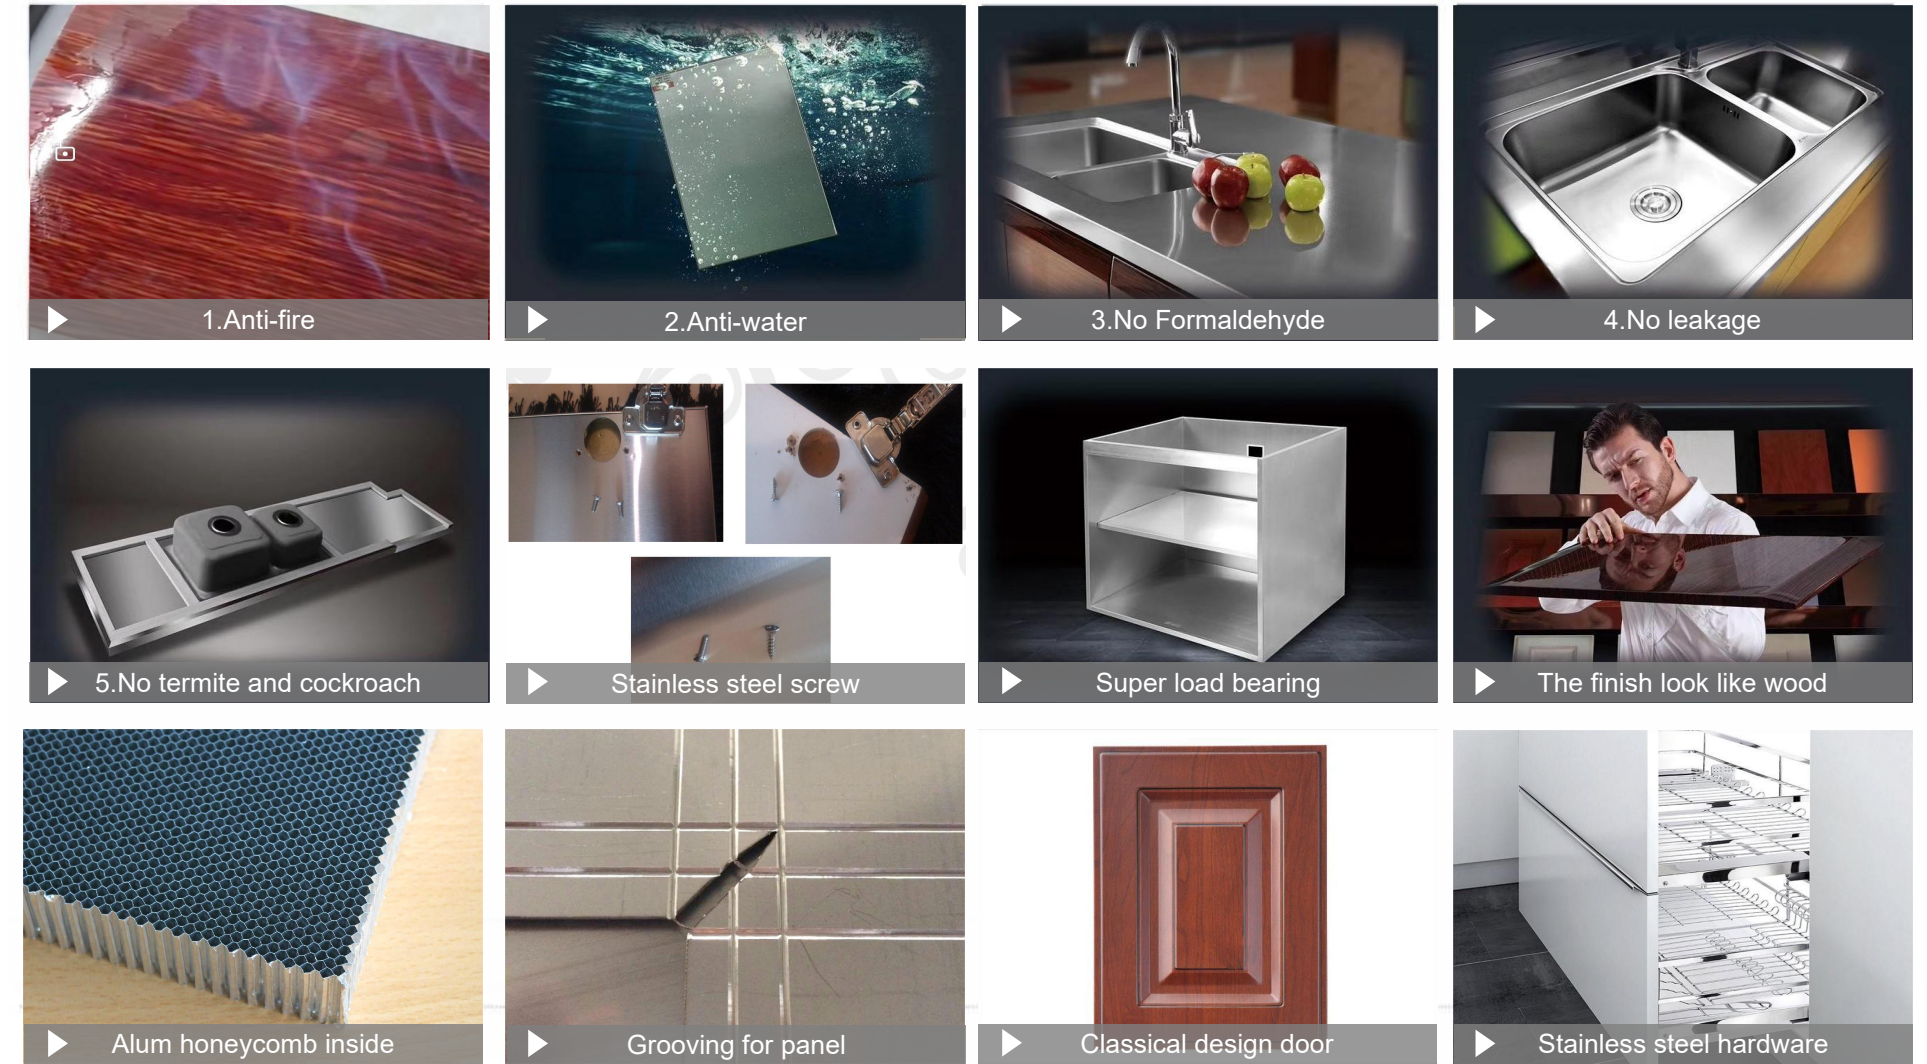

Why choose stainless steel kitchen cabinets ?