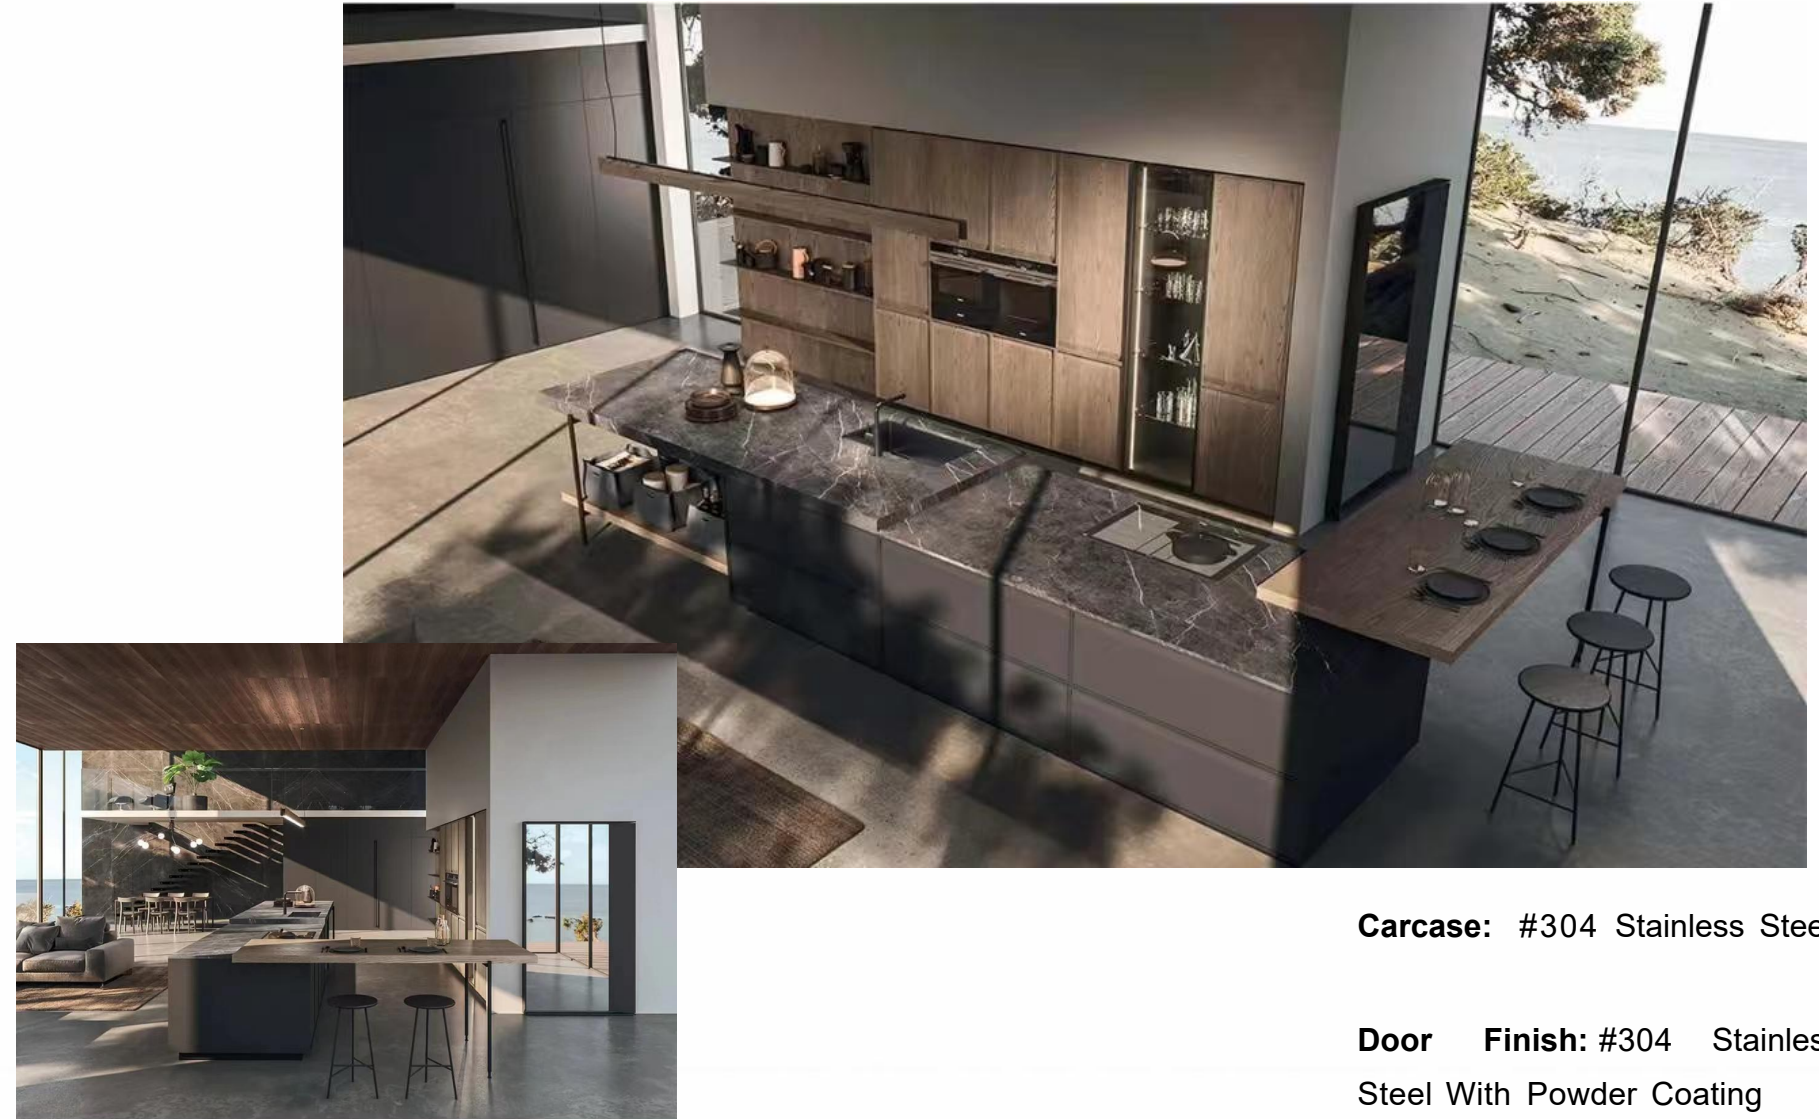

KINO K008

▲ KINO K008
Carcase:# 304 Stainless Steel
Door Finish:#304 Stainless Steel + Powder Coating

Carcase: #304 Stainless Steel

Door Finish: #304 Stainless Steel With Powder Coating

Carcase: #304 Stainless Steel