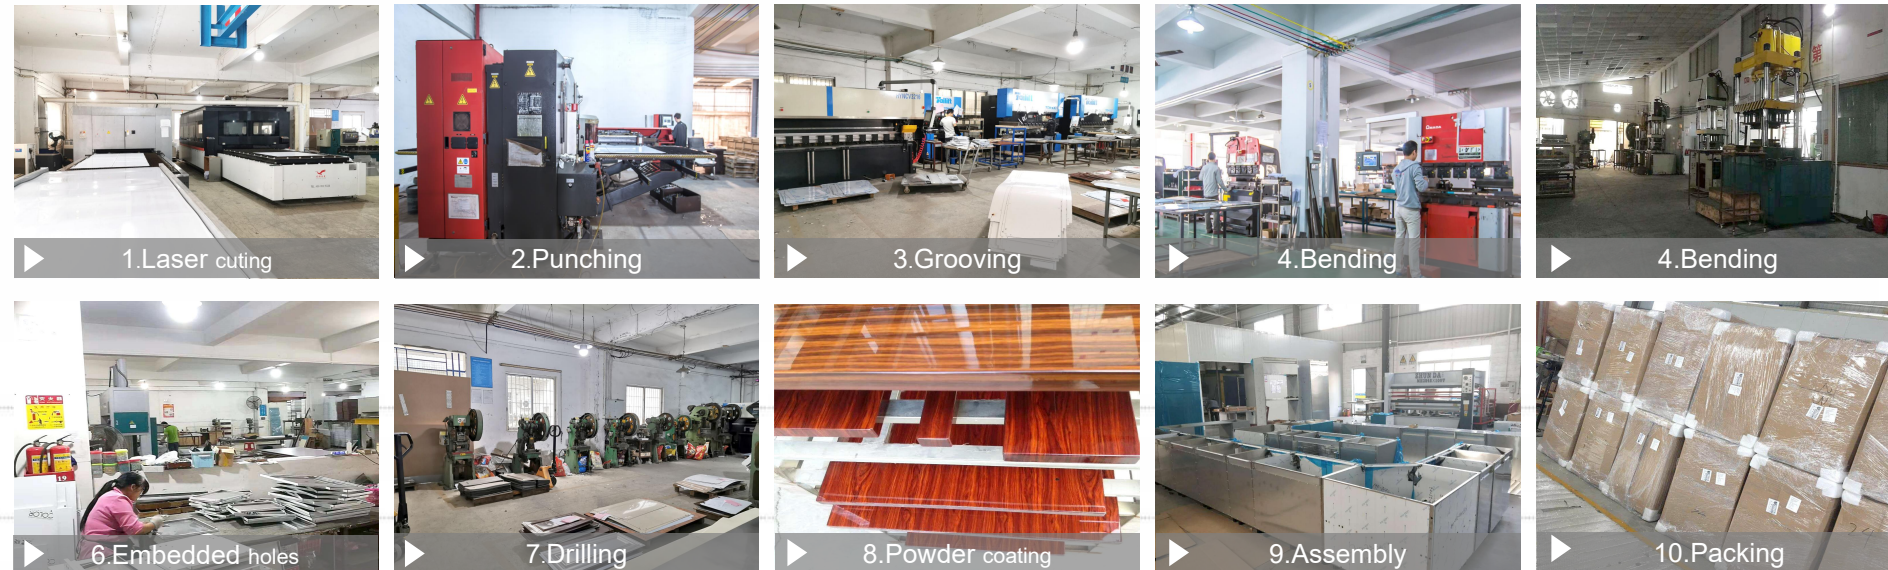

》》》 COMPANY PROFILE 《《《

Foshan Kino Kitchen & Bathroom Technology Co., Ltd. is a professional stainless steel kitchen and bathroom company that integrates product design, sales, and service and Foshan Building construction business is world-renowned.

Kino company mainly engaged in stainless steel cabinets, wardrobes, dressing tables, bathroom cabinets, laundry and other products. It has the advantages of zero formaldehyde, waterproof, fireproof, termite resistant, good load-bearing capacity, and strong durability.

We specialize in providing VIP high-end customized services for our clients, as well as one-stop procurement services to save them time and money. Our vision is to improve the quality of human home life and become a leader in healthy furniture.

At the same time, we have always adhered to the win-win concept and warmly welcome domestic and foreign customers to cooperate with us to achieve a win-win situation. More importantly, our company has always adhered to the principle of integrity first. Integrity is as precious as gold to our company, so we are called Kino, with the intention of making a promise for a thousand dollars

》》》 OUR FACTORY 《《《