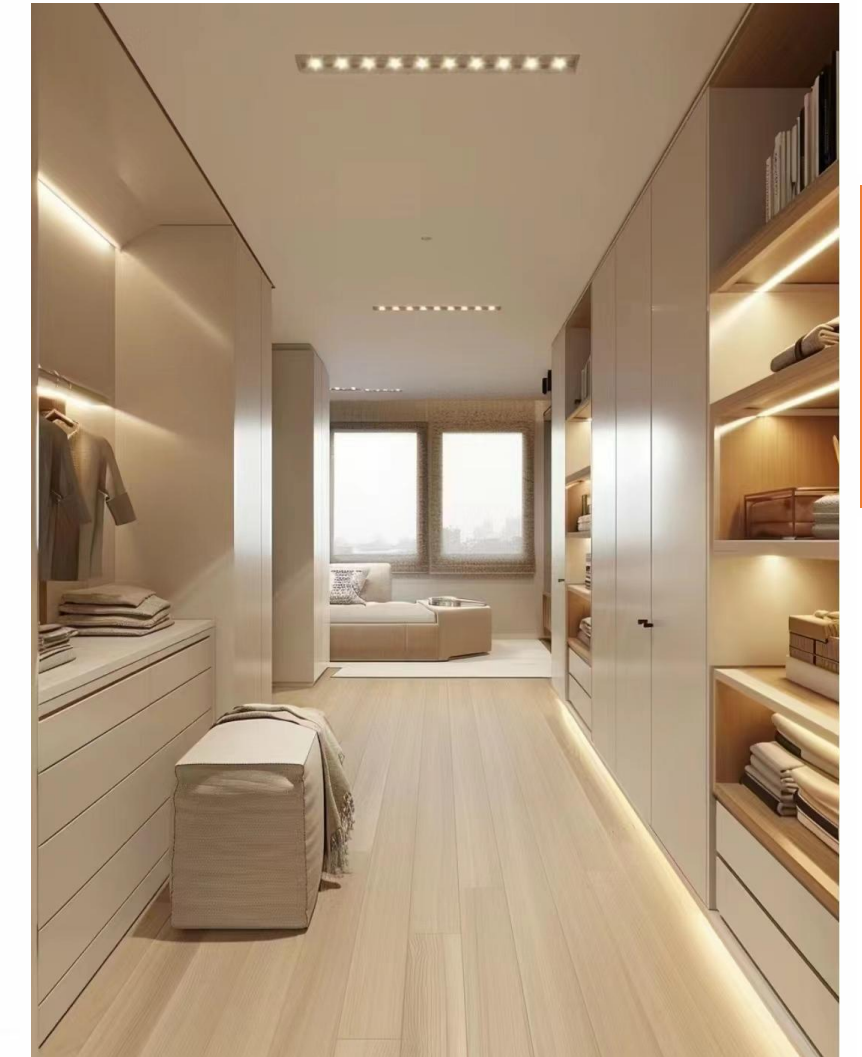

Door Finish:#304 Stainless Steel With Powder Coating