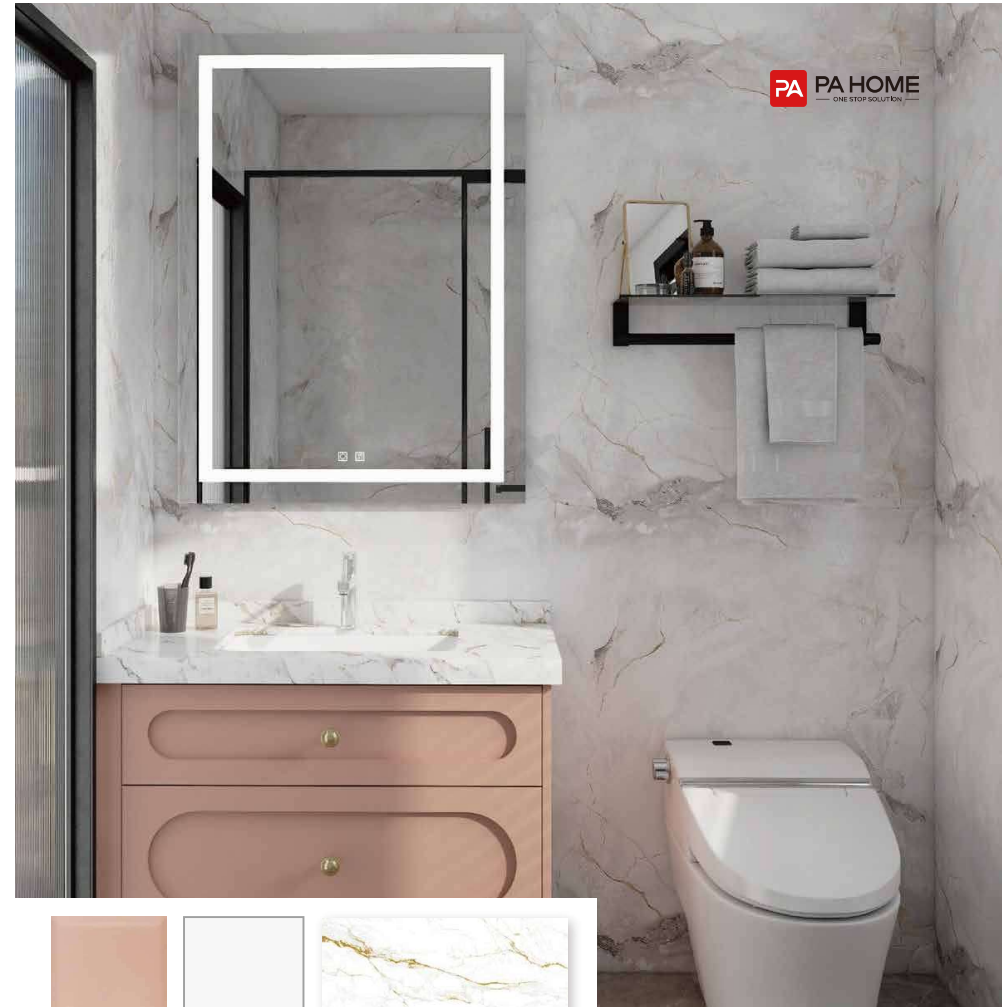

Description	Item	Material
Door	L3161B	Lacquer
Carcase	BK12	Melamine
Countertop	PYHZX163215Y322RS	Sintered Stone