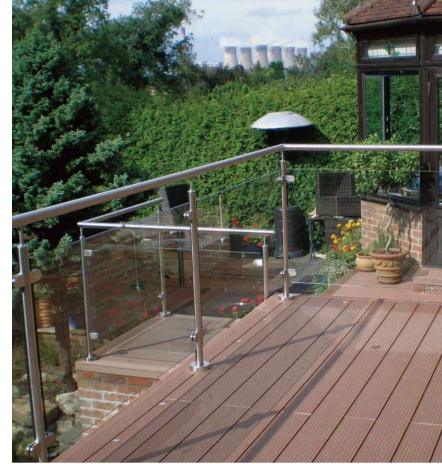

PARTITION SERIES

- PARTITION SERIES
  Glass Partition

▪ Product Appearance

Color: Glossy white, Sandy black, Sandy grey, Champagne brushed

▪ Product Information

Product Width: 60mm/83mm/100mm

Profile wall thickness: 1.4mm/2.0mm

Height of the ground trough: 40mm/80mm

Glass specifications: Double tempered glass 12mm

Scope of application: Office buildings, exhibition halls, hotels, airports, schools, shopping malls, hospitals, etc.

▪ Hardware Accessories

RAILING SERIES

- RAILING SERIES
  Exterior Stainless Steel Guardrail

▪ Product Information

Glass railing: 1200mmH

Material: 304 stainless steels

Finish: Satin/polished/gold

Glass adaptation: 8-12mm thick glass

▪ Glass Clamp