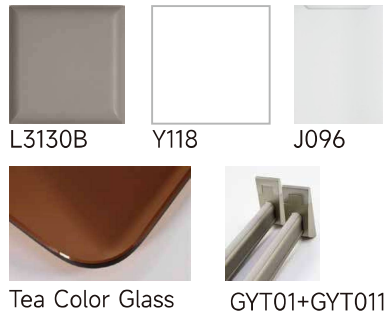

Description	Item	Material
Door	L3130B	Lacquer
Carcase	Y118	
Handle	J096	Melamine
Glass countertop	Tea Color Glass	TGlass 8mm
Hanger	GYT01+GYT011	Aluminum Alloy