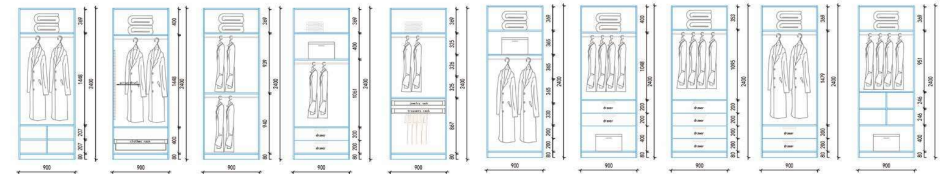

WARDROBE 3D STRCUTURE

Wardrobe Length from 400mm to 650mm

Wardrobe Length from 700mm to 900mm

L3101B

L3156B

L3170B

Y118

GYT01+GYT011