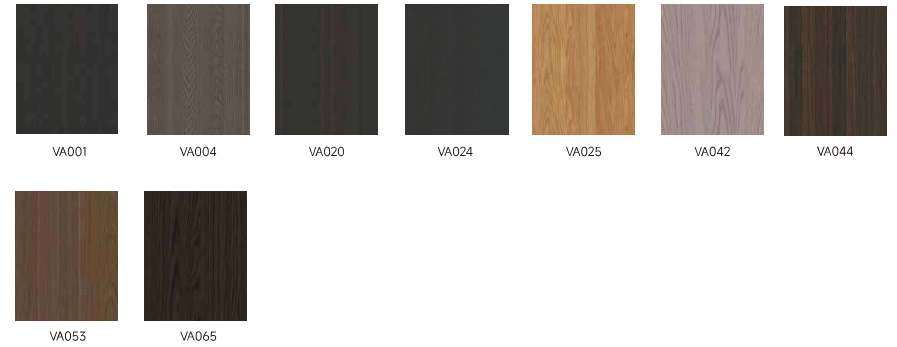

• PVC Color Series

Max panel size: 1200*2400mm

Door shape: flat, 45 degree beveled

Edge banding: ABS edge banding

Base material: MDF

• Wooden nature veneer

Max panel size: 1200*2400mm

Edge banding: ABS edge banding