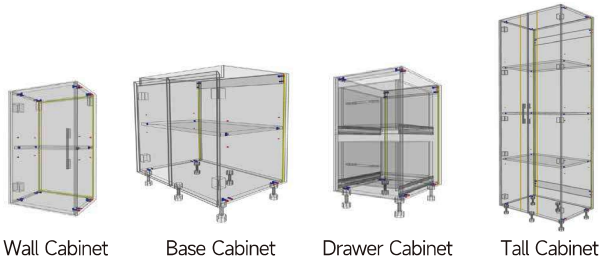

CABINET 3D STRCUTURE

Option 1 Cam-Lock

Option 2 Screw

Carcase Structure

Cabinet Structure

WARDROBE

For more newest design & art craft, please feel free to contact our project manager for excellent & professional solution. Color variation might occur due to image & print issue, final color shall be based on real product in hand.