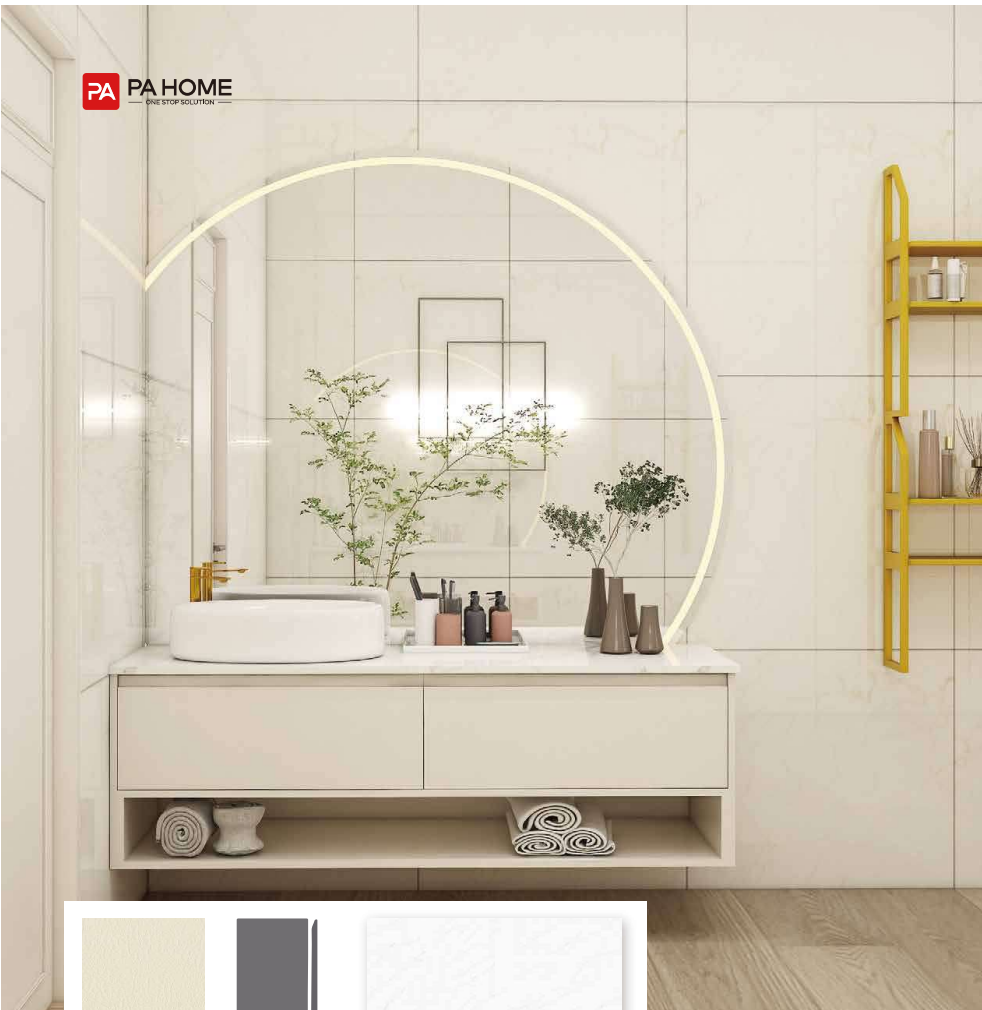

BK126

45°Beveled Door

PYHZX163215Y218RS

Description	Item	Material
Door	BK126	Melamine
Carcase	BK126	Melamine
Countertop	PYHZX163215Y218RS	Sintered Stone
Handle	45°Beveled Door	

Y123

45°Beveled
Door

PSL8431-1