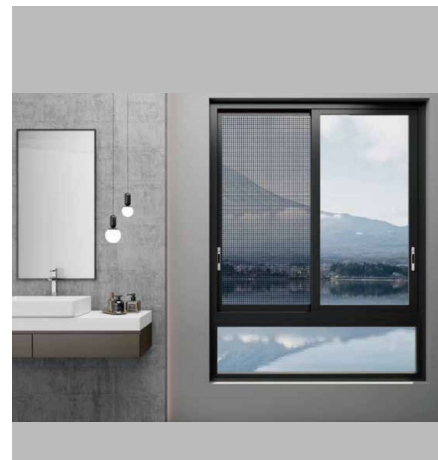

Hardware Accessories

Hardware Configuration: HOPO Hardware

STARLIGHT SERIES G-C77/118 Sliding Window

Product Appearance

Appearance: Fan material visible surface width60mm
Color: Regular color: Black skin, Silver grey matt
Customized: Sandy black, Sandy grey, White, Dark coffee