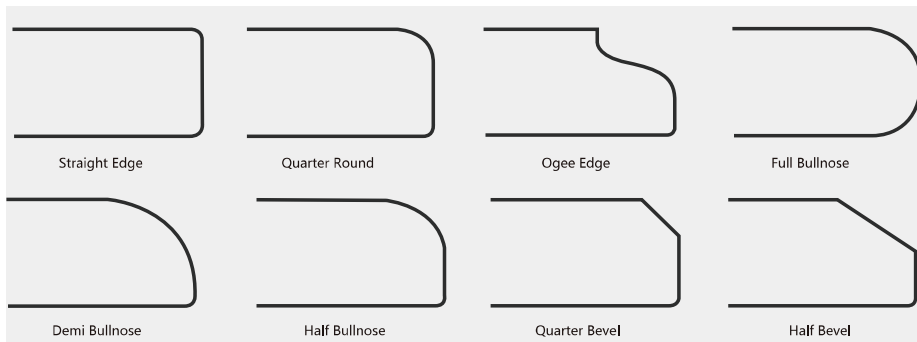

• **Marble countertop edge finishing methods**