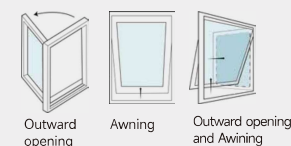

Product Performance

Water Tightness Performance: 600pa-Level 5
Airtightness Performance: 1.8m³/ (m·h) -Level 7
Sound Insulation Performance: 40dB-Level 5
Thermal Insulating Property: 1.8W/ (m²·K) -Level 7
Wind Pressure Resistance Performance: 4.8kPa- Level 8

Hardware Accessories

Hardware Configuration: HOPO baseless handle, flush hinges, customized lock point set