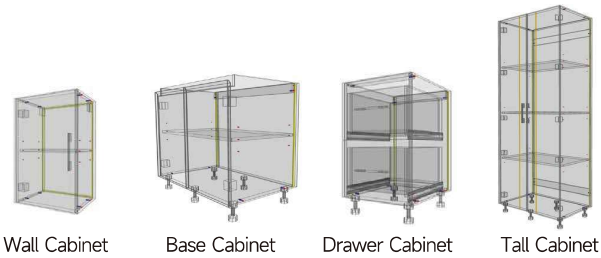

CABINET 3D STRCUTURE

Option 1 Cam-Lock

Option 2 Screw

Carcase Structure

Cabinet Structure

WARDROBE

For more newest design & art craft, please feel free to contact our project manager for excellent & professional solution. Color variation might occur due to image & print issue, final color shall be based on real product in hand.