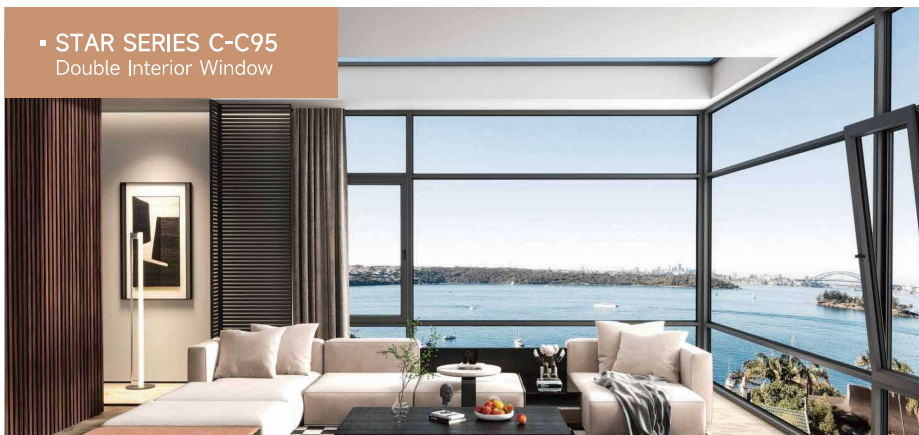

STAR SERIES C-C95 Double Interior Window

Product Appearance

Appearance: Indoor and outdoor flat frame
Color: Regular color: Black skin, Silver grey matt
Customized: Sandy black, Sandy grey, White, Dark coffee
Standard/Optional: Stainless flyscreen/Optional window security bar