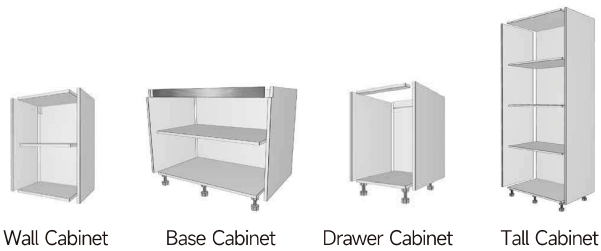

CABINET 3D STRCUTURE

Option 1 Cam-Lock

Option 2 Screw

Carcase Structure

Cabinet Structure

WARDROBE

For more newest design & art craft, please feel free to contact our project manager for excellent & professional solution. Color variation might occur due to image & print issue, final color shall be based on real product in hand.