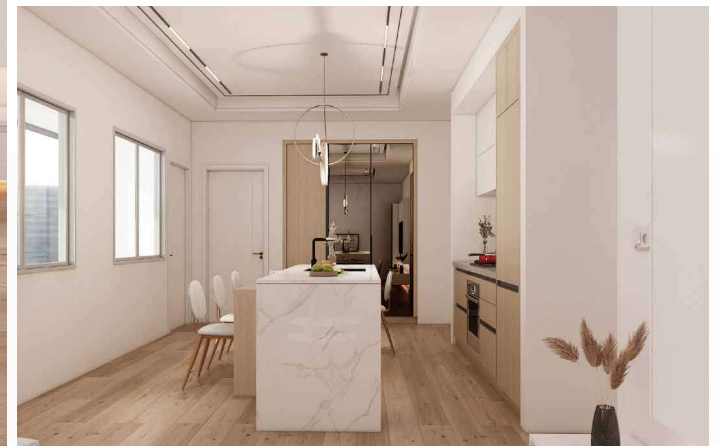

L3158B

B3136B

Y509

45°Beveled
Door

L2318-200

PHH-RL82720Y679R

Description	Item	Material
Door 1	L3136B	Lacquer
Door 2	L3158B	Lacquer
Carcase	Y509	Melamine
Handle 1	45°Beveled Door	
Handle 2	L2318-200	
Countertop	PSL7015	Quartz Stone