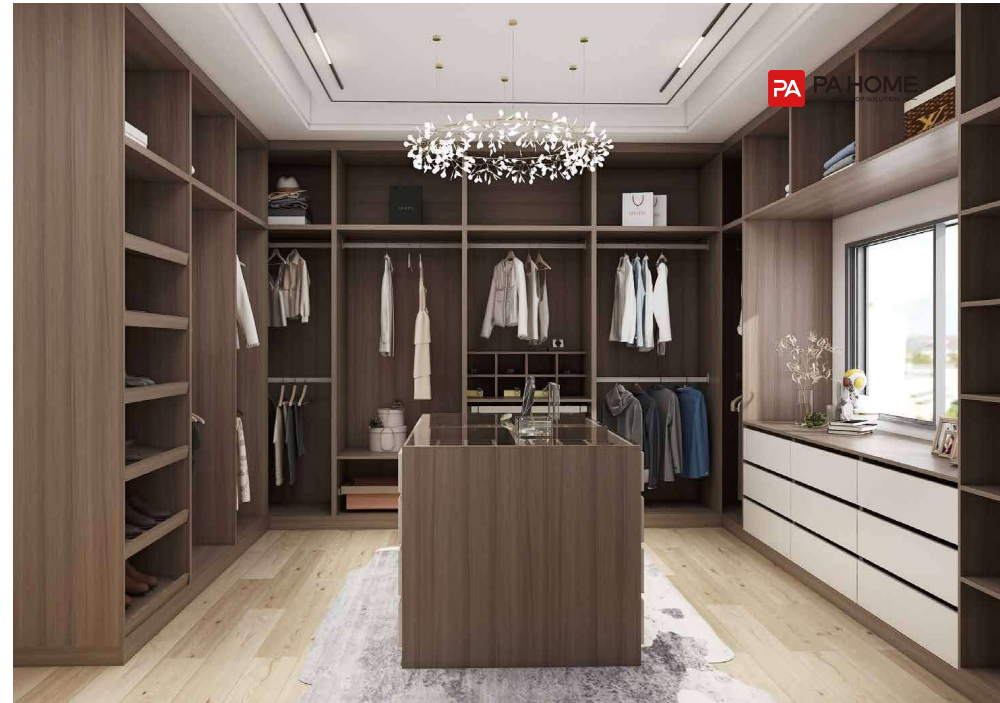

Description	Item	Material
Door	Y12	Melamine
Carcase	Y125	Melamine
Glass countertop	Ultra Clear Glass	Glass 8mm
Hanger	GYT01+GYT011	Aluminum Alloy