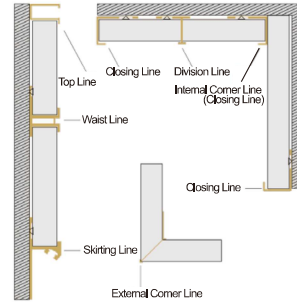

Deep Brown Frame Special Buffer Sliding Door Wheel Sliding Door Buffer Sliding Door Rendering

WALL PANEL

Y122

Y126

Description	Item	Material
Wall Panel 1	Y122 flat	Melamine
Wall Panel 2	Y126 flat	Melamine