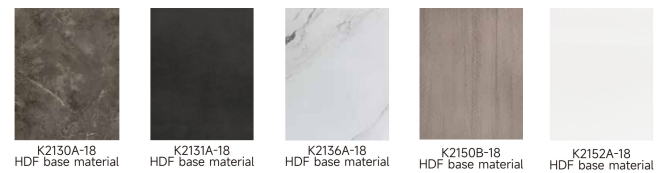

Max panel size 1200*2420mm: K2130, K2131

Max panel size 1200*2720mm: K2136, K2150, K2152

Edge banding: ABS edge banding