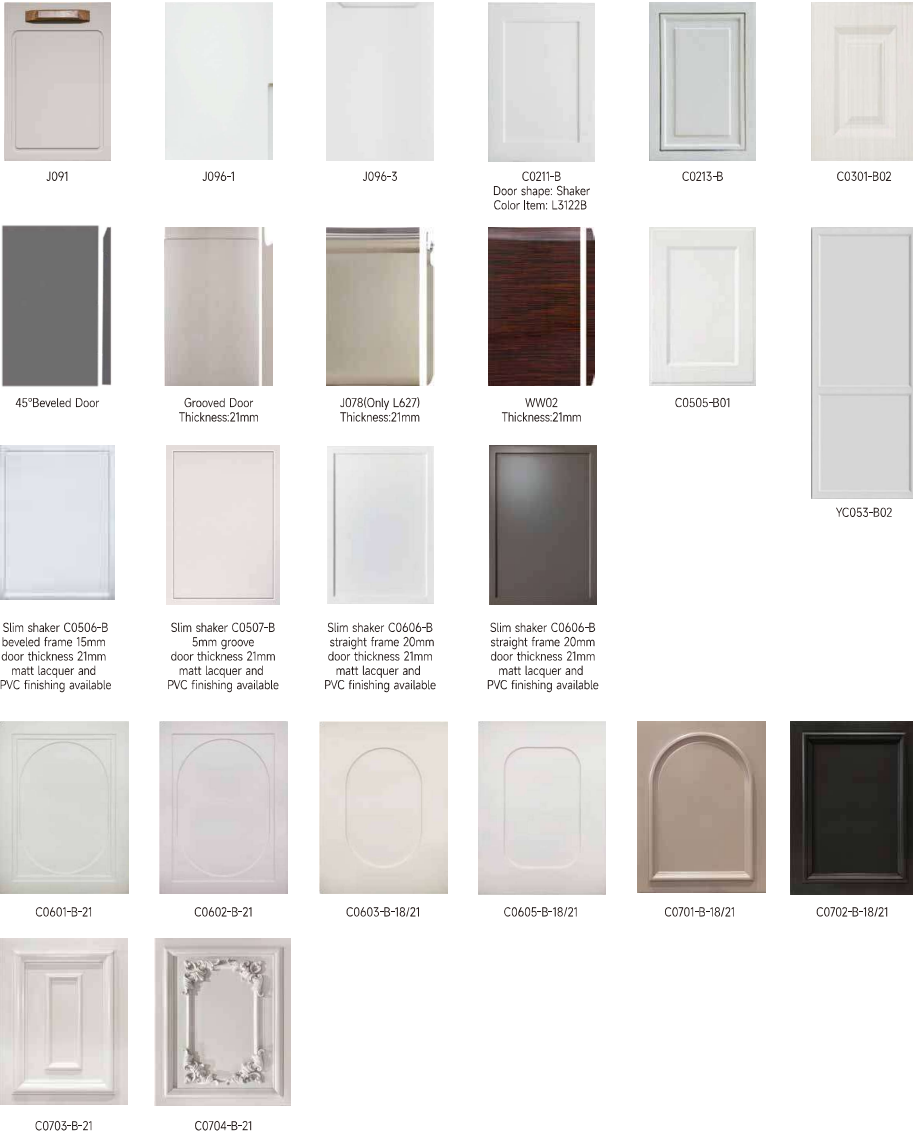

• Door shape option

J078/ww02: high glossy finishing J096/45°Beveled Door/Grooved Door: high glossy and matt