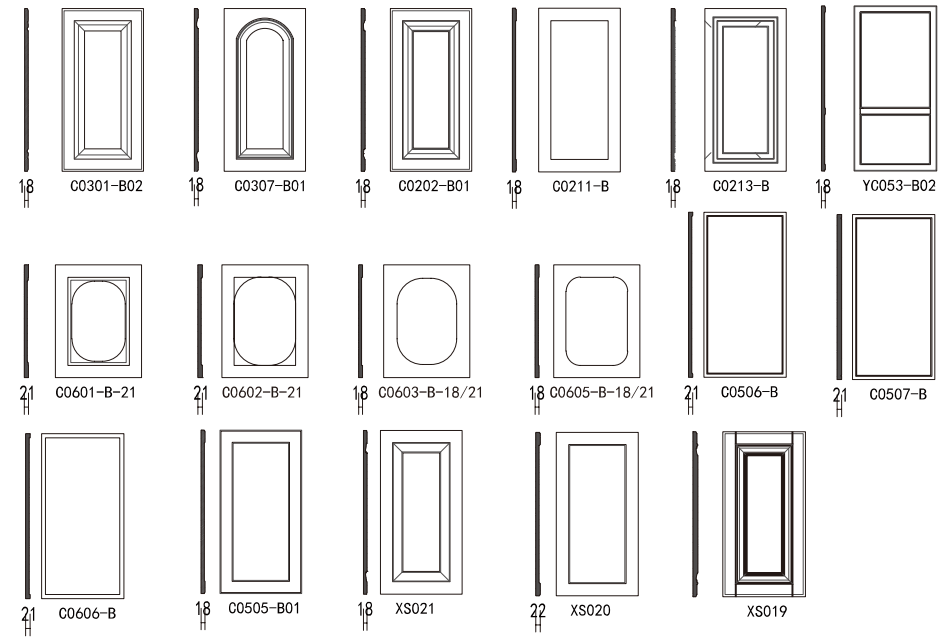

• Door shape option

J078/ww02: high glossy finishing J096/45°Beveled Door/Grooved Door: high glossy and matt