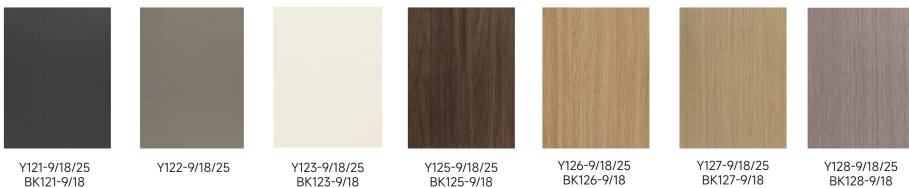

COLOR BOOK

Melamine Series

Y: particle board thickness: 9mm/18mm/25mm BK: plywood thickness: 9mm/18mm

Max panel size 1200*2720mm: Y12-18, Y109-18, Y115-18, Y116-18, Y117-18, Y118-18

Max panel size 1200*2420mm: Other Y Series, Other BK Series