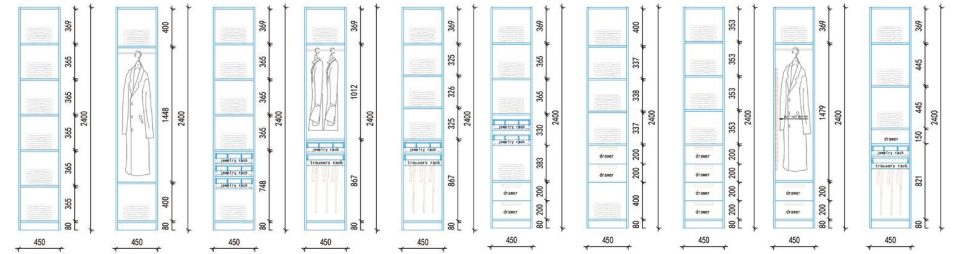

WARDROBE 3D STRCUTURE

Wardrobe Length from 400mm to 650mm

Wardrobe Length from 700mm to 900mm

L3101B

L3156B

L3170B

Y118

GYT01+GYT011